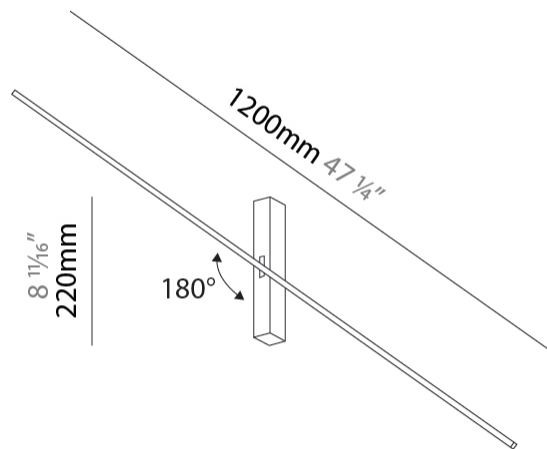

PROJECT
TYPE
SPECIFIER
QUANTITY
DATE

JUST BLACK LINE SURFACE

A33302-

base number LED
Dimming

1. To build a product code in our configurator select the specify button on the base model # product page
2. To build a manual product code on this datasheet choose from the options listed below in blue font and add the suffix to the base model #

GENERAL

Series: Just Black Line
Brand: Prolicht
Division: Architectural
Mounting Type: Surface
Mounting Location: Wall
Subcategory: Wall Effect

PHYSICAL

Shape: Rectangle
Length (mm): 1200
Length (in): 47 3/4
Width (mm): 30
Width (in): 1 3/16
Height (mm): 220
Height (in): 8 7/8
Light Distribution: Indirect
Fixture Finish: BLK
Fixture Material: Aluminum

ELECTRICAL

Lamp Type: LED (Zhaga Standard)
Input Wattage (W): 14.5
Total Output Wattage (W): 12.7
Dimming: [Non-Dimmable](#)
Driver Included: Yes
Driver Location: Integrated
Driver Type: Constant Current - Universal
Driver Class: Class 2
Input Voltage (V): 120 - 277
Constant Current (mA): 550
Upon Request: Tri-Mode Dimming

LED

Color Temperature (°K): 3000
Max. Delivered Lumen (lm): 736
CRI: >80 CRI
Lamp Life (hrs): 50000

OPTICAL

Beam Angle: 178
Adjustability: Fixed

RATINGS AND CERTIFICATIONS

Certified By: CSA Certified to UL and CSA Standards
IP rating: IP20